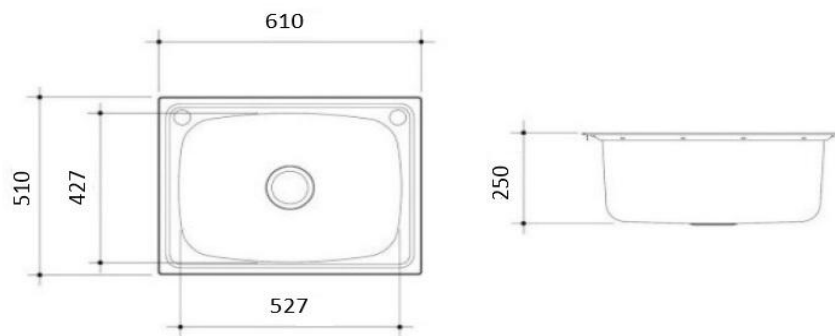

SS A28

LAVASSA 45L Laundry Tub

SPECIFICATIONS

CLEANING & MAINTENANCE:

All Sinks should be cleaned with mild detergent and water
All Products must be cleaned with a soft cloth with soapy water, avoid waxes, solvents, abrasives, acids and other chemical based cleaners
Warranty will be void if damages are caused by unsuitable cleaning products